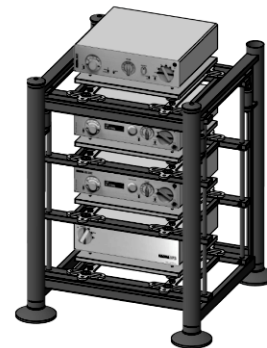

REFERENCIA	SPECIAL RACKS	RETAIL
EAF1	AIR FORCE ONE RACK	15.300€
EAFII	AIR FORCE TWO RACK	15.300€

Special black glossy paint in rack Surface. Special turntable KRION platform with exact holes with absorbent material to place Air Force I legs. (Material developed by TechDas from Japan) 3 Black KRION shelves 12 mm included. Wooden box included

REFERENCIA	SPECIAL RACKS	RETAIL
MR3	Special MINI-RACK 3LEVELS	3.554€
MR4	Special MINI-RACK 4 LEVELS	4.040€
MR33	Special MINI-RACK 3+3 LEVELS	7.770€

ADD 10% ON BLACK AND SILVER COLOR (PRICES ARE ON STANDARD GRAPHITE COLOR)

€200 - SINGLE WOODEN BOX
€350- DOUBLE WOODEN BOX

CHECK THE DELIVERY TIME IN YOUR ORDER

ANY SPECIAL ORDER ON REQUEST

FRONT PAYMENT

VAT AND TRANSPORT NOT INCLUDED

SPECIAL RACKS